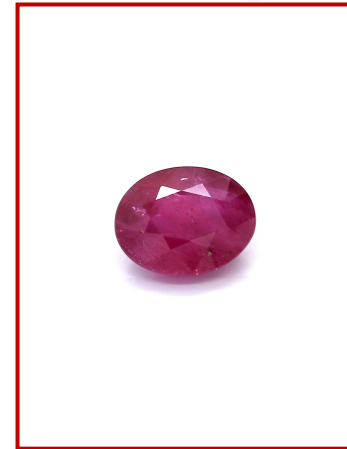

Greenland Ruby A/S holds
Exploitation License #2014/21, as issued by
The Government of Greenland.

GREENLAND RUBY

CERTIFICATE OF ORIGIN

Image is approximate

FO9070-0015352

Date :	17 / 11 / 2022
Certificate Number.....	9792869619
Color.....	Pinkish Red
Weight.....	2.43cts
Number of Stones.....	1
Shape.....	Oval
Cutting Style.....	Faceted
Species.....	NATURAL CORUNDUM
Variety.....	RUBY